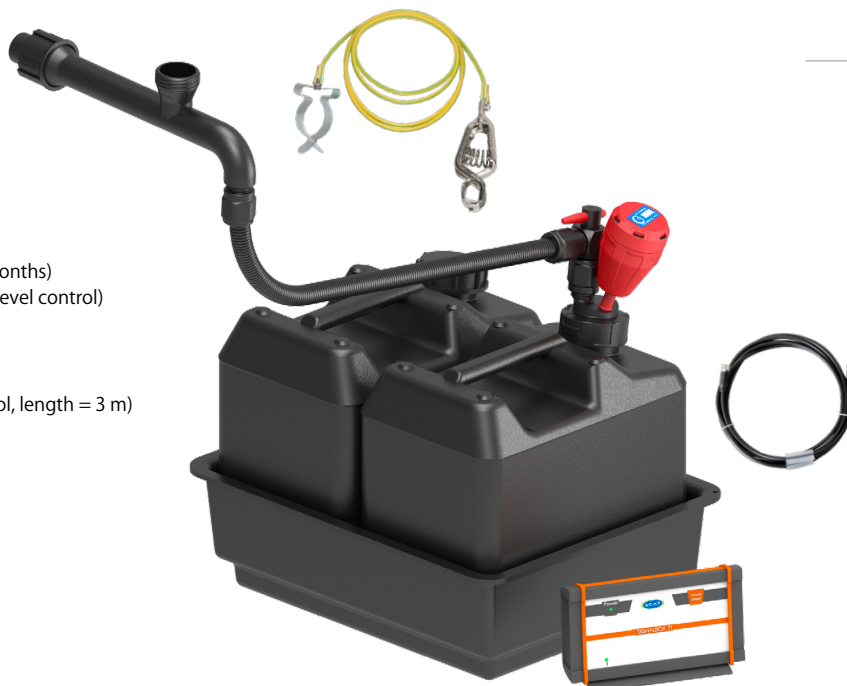

Containers Starter Sets

A 106 692

Starter Set Basic

- 1x 106 688 (Basic 32 pipe)
- 1x 106 423 (Blind plug for 32 pipe)
- 1x 106 568 (SymLine FlexTube, Length 1000 mm)
- 1x 106 475 (Shut-off, angled)
- 1x 490 336 (Exhaust filter M, V3.0, service life 12 months)
- 1x 306 482 (Safety Waste Cap, S 60/61)
- 2x 108 042 (Canister 10 L, S 60/61, with floater)
- 1x 117 985 (Collecting tray with base insert)
- 1x 108 176 (Grounding cable)
- Electrostatic conductive materials

B 106 694

Starter Set Premium

- 1x 106 688 (Basic 32 pipe)
- 1x 106 423 (Blind plug for 32 pipe)
- 1x 106 568 (SymLine FlexTube, Length 1000 mm)
- 1x 106 475 (Shut-off, angled)
- 1x 490 336 (Exhaust filter M, V3.0, service life 12 months)
- 1x 106 480 (Safety Waste Cap, S 60/61, electronic level control)
- 2x 107 953 (Canister 10 L, S 60/61)
- 1x 117 985 (Collecting tray with base insert)
- 1x 108 176 (Grounding cable)
- 1 x 108 050 (Signal cable for electronic level control, length = 3 m)
- 1 x 108 087 (Signal Box T1 - EU)
- Electrostatic conductive materials