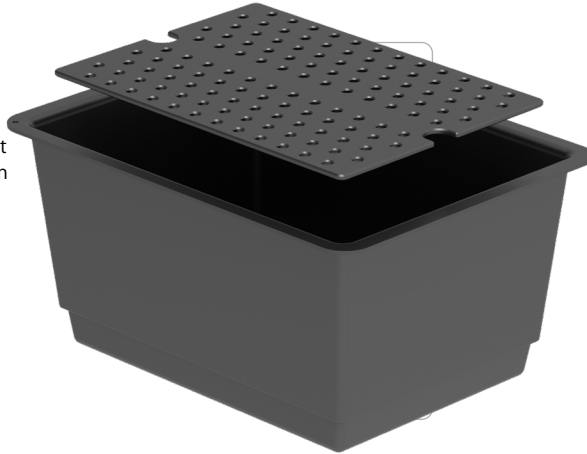

B 117 986

Collecting tray

- Removable base insert
- Grounding connection
- Material = PE-HD-EL