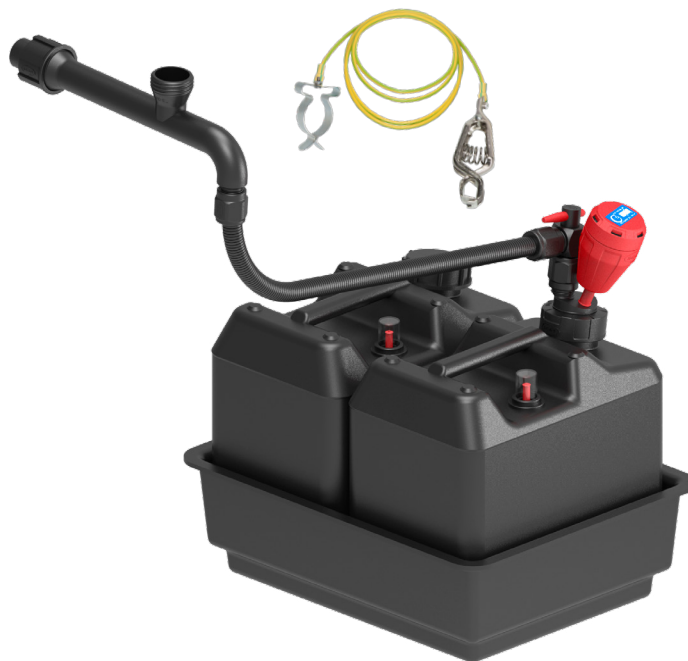

Collecting tray

- Removable base insert
- Grounding connection
- Material = PE-HD-EL

C 108 981

Collecting tray

- Grounding connection
- Material = PE-HD-EL

Collecting Tray Accessories

Grounding cables..... **page 46**

Containers Starter Sets

A 106 692

Starter Set Basic

- 1x 106 688 (Basic 32 pipe)
- 1x 106 423 (Blind plug for 32 pipe)
- 1x 106 568 (SymLine FlexTube, Length 1000 mm)
- 1x 106 475 (Shut-off, angled)
- 1x 490 336 (Exhaust filter M, V3.0, service life 12 months)
- 1x 306 482 (Safety Waste Cap, S 60/61)
- 2x 108 042 (Canister 10 L, S 60/61, with floater)
- 1x 117 985 (Collecting tray with base insert)
- 1x 108 176 (Grounding cable)
- Electrostatic conductive materials

B 106 694

Starter Set Premium

- 1x 106 688 (Basic 32 pipe)
- 1x 106 423 (Blind plug for 32 pipe)
- 1x 106 568 (SymLine FlexTube, Length 1000 mm)
- 1x 106 475 (Shut-off, angled)
- 1x 490 336 (Exhaust filter M, V3.0, service life 12 months)
- 1x 106 480 (Safety Waste Cap, S 60/61, electronic level control)
- 2x 107 953 (Canister 10 L, S 60/61)
- 1x 117 985 (Collecting tray with base insert)
- 1x 108 176 (Grounding cable)
- 1 x 108 050 (Signal cable for electronic level control, length = 3 m)
- 1 x 108 087 (Signal Box T1 - EU)
- Electrostatic conductive materials