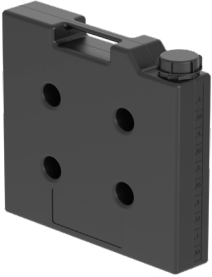

Containers Canisters

S 50, S 60/61

A 108 317