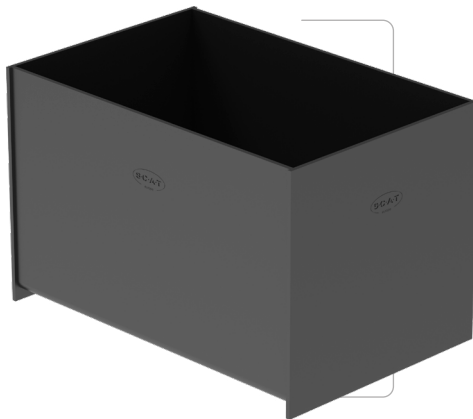

Collecting tray

- Removable base insert
- Grounding connection
- Material = PE-HD-EL

C 108 981

Collecting tray

- Grounding connection
- Material = PE-HD-EL

Collecting Tray Accessories

Grounding cables..... **page 46**

Canisters..... **page 72-73**

Fig.	Part No.	Description	Material
A	117 985	Collecting tray with base insert, PE-HD electrostatic conductive, dimensions (W x H x D): 285 x 95 x 385 mm (inside), dimensions (W x H x D): 355 x 135 x 445 mm (outside)	PE-HD-EL
B	117 986	Collecting tray with base insert, PE-HD electrostatic conductive, dimensions (W x H x D): 295 x 200 x 415 mm (inside), dimensions (W x H x D): 365 x 240 x 490 mm (outside)	PE-HD-EL
C	108 981	Collecting tray, PE-HD electrostatic conductive, dimensions (W x H x D): 200 x 200 x 300 mm (inside), dimensions (W x H x D): 225 x 215 x 325 mm (outside)	PE-HD-EL
	118 008	Collecting tray, PP electrostatic conductive, dimensions (W x H x D): 370 x 315 x 570 mm (interior), dimensions (W x H x D): 400 x 320 x 600 mm (exterior)	PP
	118 009	Collecting tray, PP electrostatic conductive, dimensions (W x H x D): 370 x 265 x 570 mm (interior), dimensions (W x H x D): 400 x 270 x 600 mm (exterior)	PP