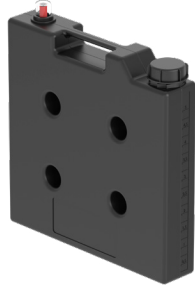

Containers Canisters

S 50, S 60/61

B 108 950

Fig.	Part No.	Thread	Content	UN-Approval	Special feature	W x H x D in mm	Material
A	108 317	S 50	5 liters	No	space-saving canister design	65 x 335 x 335	PE-HD-EL
B	108 950	S 50	5 liters	No	with floater	65 x 360 x 335	PE-HD-EL
C	108 421	S 50	10 liters	Yes	UN-X approval with sight strip	190 x 315 x 230	PE-HD-EL
D	108 329	S 60 / 61	5 liters	Yes	UN-Y approval	165 x 241 x 195	PE-HD-EL
E	108 214	S 60 / 61	10 liters	No	with a blue stripe	185 x 265 x 290	PE-HD-EL
F	108 215	S 60 / 61	10 liters	No	with a yellow stripe	185 x 265 x 290	PE-HD-EL
G	108 216	S 60 / 61	10 liters	No	with a red stripe	185 x 265 x 290	PE-HD-EL
H	108 217	S 60 / 61	10 liters	No	with a green stripe	185 x 265 x 290	PE-HD-EL
I	107 953	S 60 / 61	10 liters	Yes	UN-Y approval	185 x 265 x 290	PE-HD-EL
J	108 042	S 60 / 61	10 liters	No	with floater	185 x 265 x 290	PE-HD-EL
K	108 042-S1	S 60 / 61	10 liters	No	with holder for sensor 108 178	185 x 265 x 290	PE-HD-EL
L	108 292	S 60 / 61	10 liters	No	housing for M30 sensor	185 x 265 x 290	PE-HD-EL