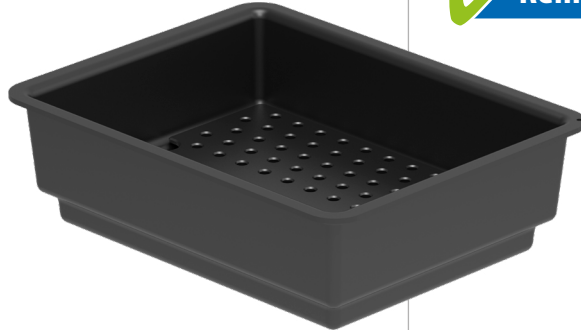

- ✓ Electrostatic conductive PE-HD-EL
- ✓ 5 to 30 Liters
- ✓ Trays with removable Base Insert
- ✓ Starter Sets

Filling Units

Feedthroughs

Pipe System

Tubing System

Safety Waste Caps

Ventilation

Containers

Safety Cabinets

Containers

Collecting Trays

A 117 985

Collecting tray

- Removable base insert
- Grounding connection
- Material = PE-HD-EL

Removable Base Insert

B 117 986