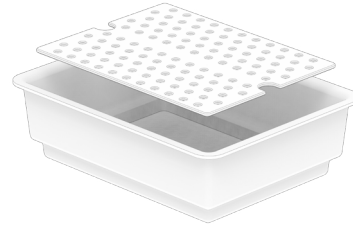

Safety Cabinets

Containers

Collecting Trays

A 117 985

Collecting tray

- Removable base insert
- Grounding connection
- Material = PE-HD-EL

Removable Base Insert

B 117 986

Canisters..... **page 72-73**

Fig.	Part No.	Description	Material
A	117 985	Collecting tray with base insert, PE-HD electrostatic conductive, dimensions (W x H x D): 285 x 95 x 385 mm (inside), dimensions (W x H x D): 355 x 135 x 445 mm (outside)	PE-HD-EL
B	117 986	Collecting tray with base insert, PE-HD electrostatic conductive, dimensions (W x H x D): 295 x 200 x 415 mm (inside), dimensions (W x H x D): 365 x 240 x 490 mm (outside)	PE-HD-EL
C	108 981	Collecting tray, PE-HD electrostatic conductive, dimensions (W x H x D): 200 x 200 x 300 mm (inside), dimensions (W x H x D): 225 x 215 x 325 mm (outside)	PE-HD-EL
	118 008	Collecting tray, PP electrostatic conductive, dimensions (W x H x D): 370 x 315 x 570 mm (interior), dimensions (W x H x D): 400 x 320 x 600 mm (exterior)	PP
	118 009	Collecting tray, PP electrostatic conductive, dimensions (W x H x D): 370 x 265 x 570 mm (interior), dimensions (W x H x D): 400 x 270 x 600 mm (exterior)	PP